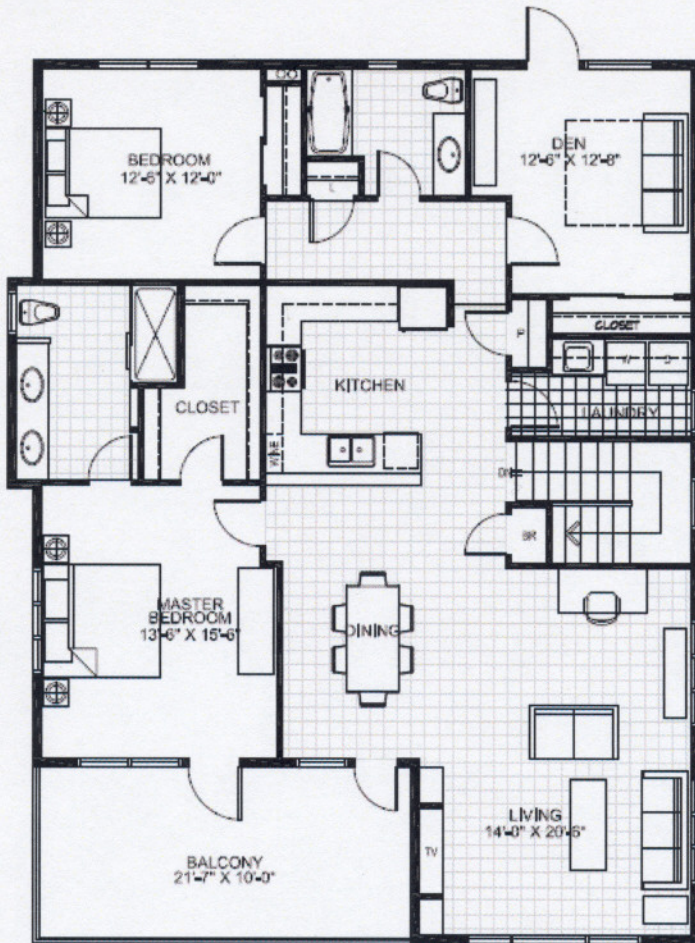

# SEASONS IN THE OKANAGAN

## ONEIDA HOME

### MAIN FLOOR PLAN

SCALE 1/8"=1'-0"

NOVEMBER 8, 2007

MAIN FLOOR FINISHED AREA: 1 684 sf

TOTAL FINISHED AREA: 2 188 sf

DIMENSIONS ARE APPROXIMATE

Copyright © Lakeside Development Corp.  
[www.SeasonsVernon.com](http://www.SeasonsVernon.com)  
Toll-free 1-800-916-5188 Phone (250)260-1822